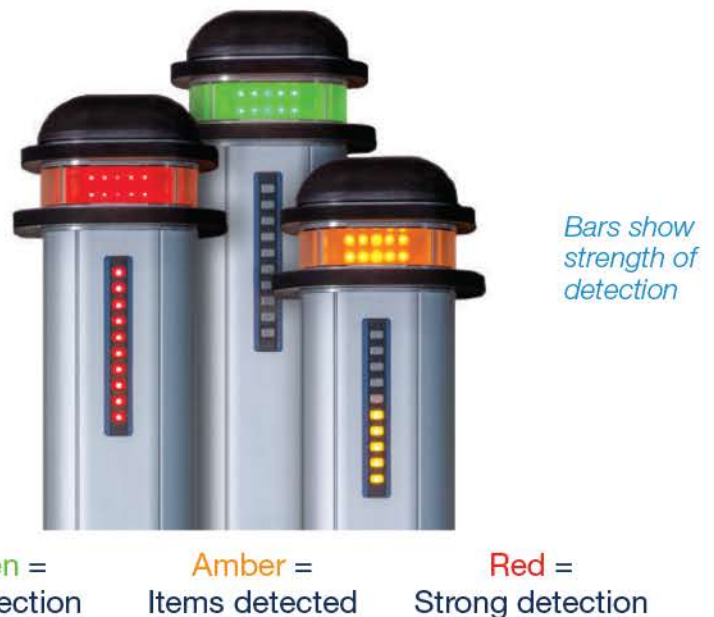

Portable and instantly deployable

Screen subjects without their knowledge with covert searches behind walls

Unit profile is less than 6cm from the wall

Versatile for Screening People

Deploy Cellsense to prevent smuggled contraband entry and use throughout the facility. Adapts instantly between freestanding or wall-mounted with unique detachable base

In the accommodation units, Cellsense performs the fastest and most effective bedding search. Slide mattresses under Cellsense to detect the smallest contraband.

Cellsense will detect contraband within laundry.

Immediate

Fast and simple for your busy Staff

With Cellsense, there are no complicated dials, controls, or displays. No waiting around for the system to calibrate, and no user input is required. Setup in less than 15 seconds and start your search.

Simplest Controls

Clearest Display

Cellsense Uses

- Prevent contraband from entering the facility
- Prevent use of contraband within the facility

Search Locations

- Reception
- Checkpoints
- Transport
- Line Searches
- Mail & Packages
- Visitors
- Work Crew
- Staff
- Bedding
- Laundry
- Incoming Goods
- Surprise and covert capability