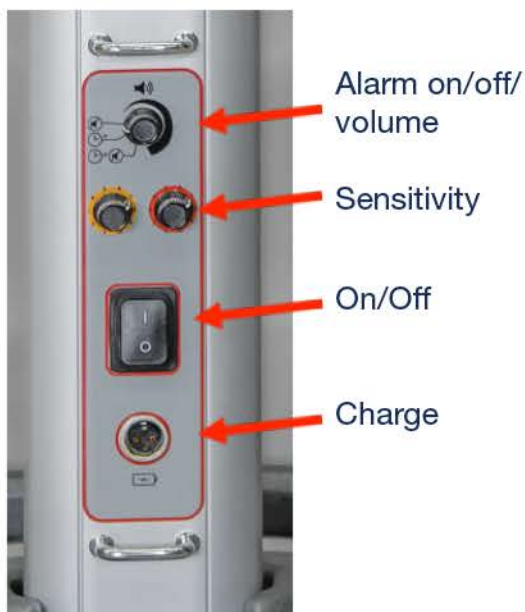

Simplest Controls